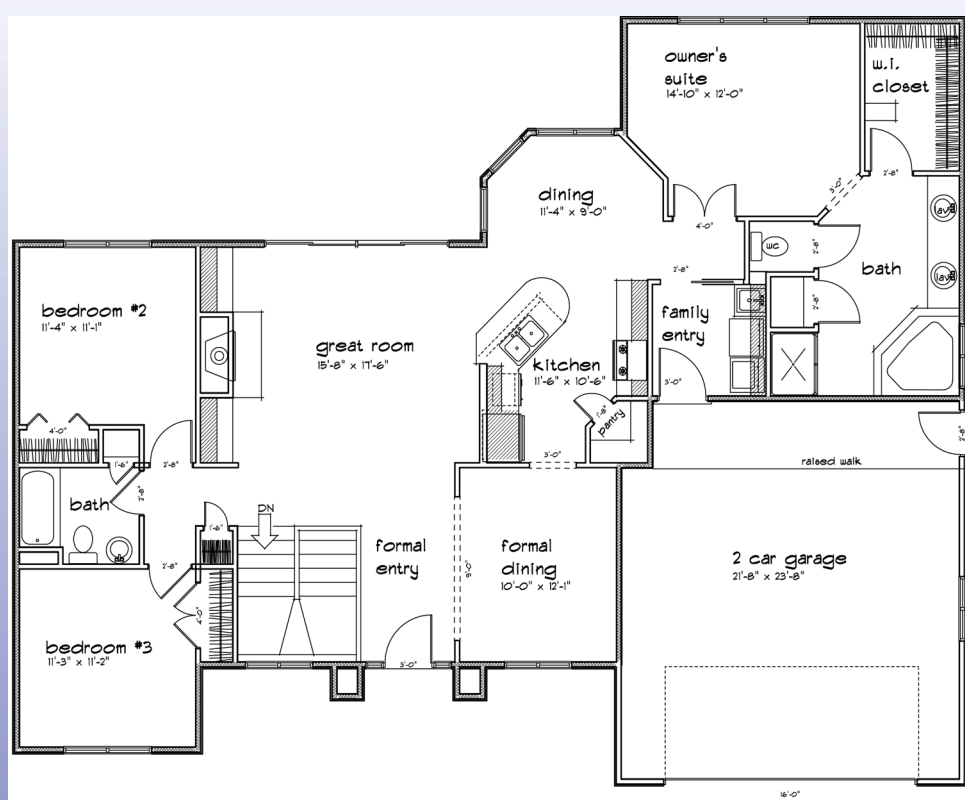

Platinum Custom Homes

MAIN LEVEL FLOOR PLAN

Ranch Plan 1691

MAIN LEVEL 1,691 SQ. FT.
LOWER LEVEL 000 SQ. FT.
TOTAL SQ. FT. 1,691 SQ. FT.

Bob Meringa
616.437.0538

www.platinumcustomhomes.net

Tim Raredon
616.291.3739