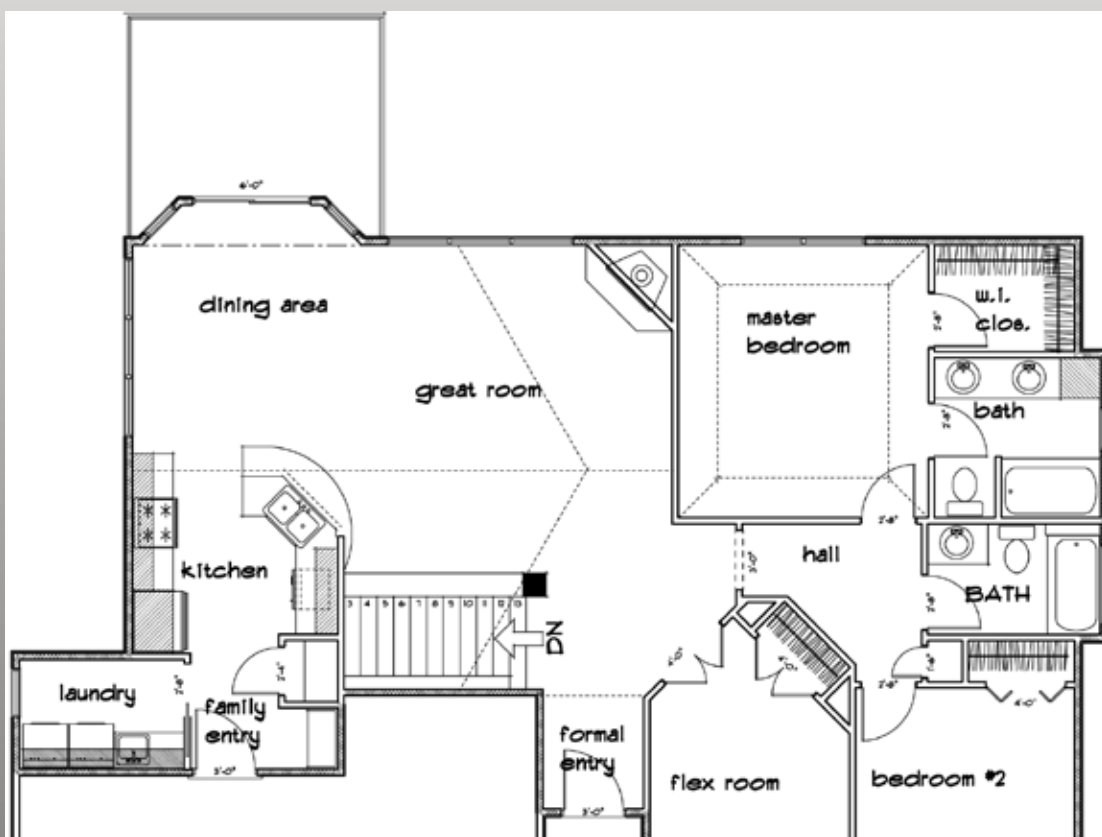

## Ranch Plan 1456

**MAIN LEVEL FLOOR PLAN**

**MAIN LEVEL 1,456 SQ. FT.  
LOWER LEVEL 1,196 SQ. FT.  
TOTAL SQ. FT. 2,652 SQ. FT.**

**LOWER LEVEL FLOOR PLAN**

**Bob Meringa**

**616.437.0538**

[www.platinumcustomhomes.net](http://www.platinumcustomhomes.net)