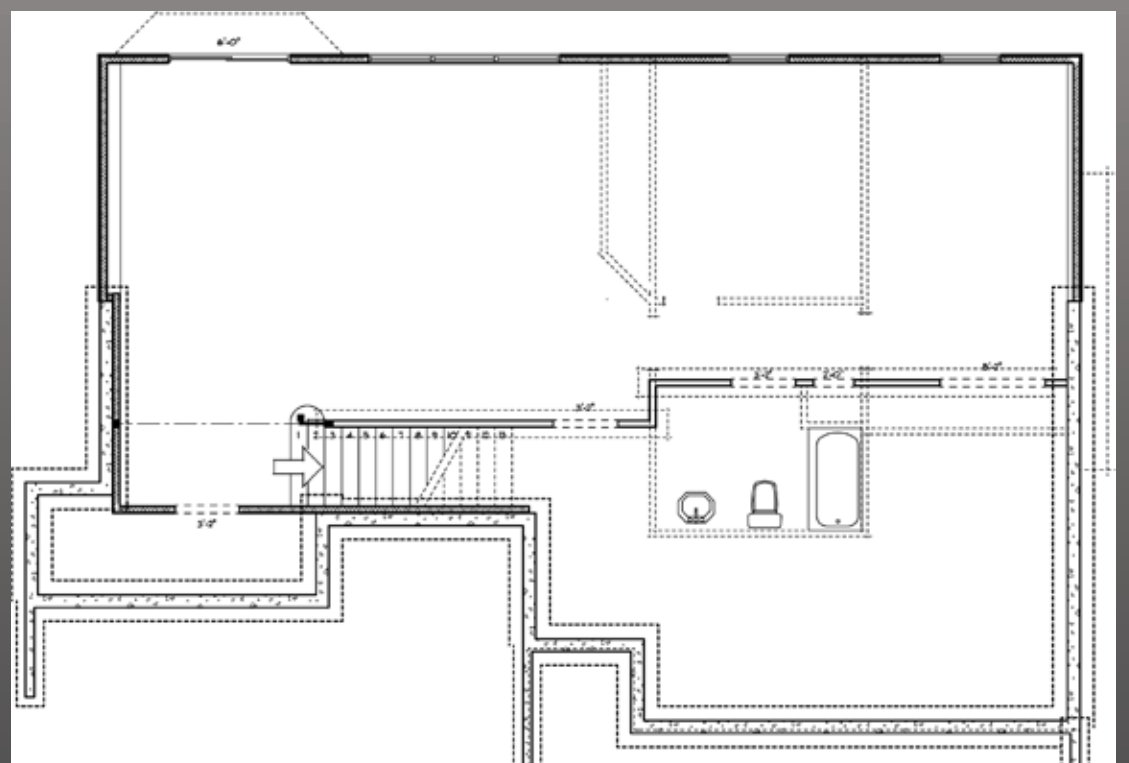

## Ranch Plan 1456

**MAIN LEVEL FLOOR PLAN**

**MAIN LEVEL 1,456 SQ. FT.  
LOWER LEVEL 1,196 SQ. FT.  
TOTAL SQ. FT. 2,652 SQ. FT.**

**LOWER LEVEL FLOOR PLAN**

**Bob Meringa**

**616.437.0538**

[www.platinumcustomhomes.net](http://www.platinumcustomhomes.net)