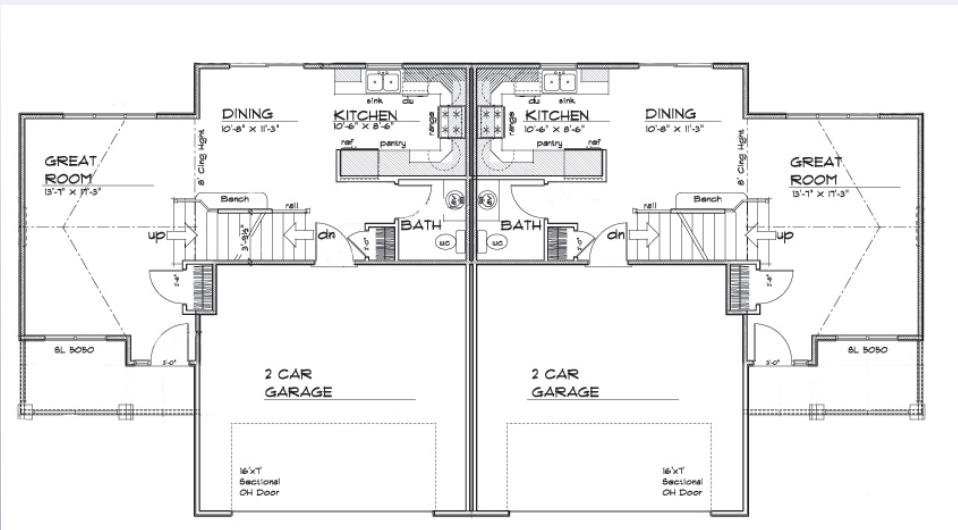

Platinum Custom Homes

6901-6903 Kalamazoo

MAIN LEVEL FLOOR PLAN

Duplex Plan A 1260

MAIN LEVEL 622 SQ. FT.

UPPER LEVEL 638 SQ. FT.

LOWER LEVEL 485 SQ. FT.

TOTAL SQ. FT. 1,745 SQ. FT.

UPPER LEVEL FLOOR PLAN

LOWER LEVEL FLOOR PLAN

Bob Meringa

616.437.0538

www.platinumcustomhomes.net

Tim Raredon

616.291.3739