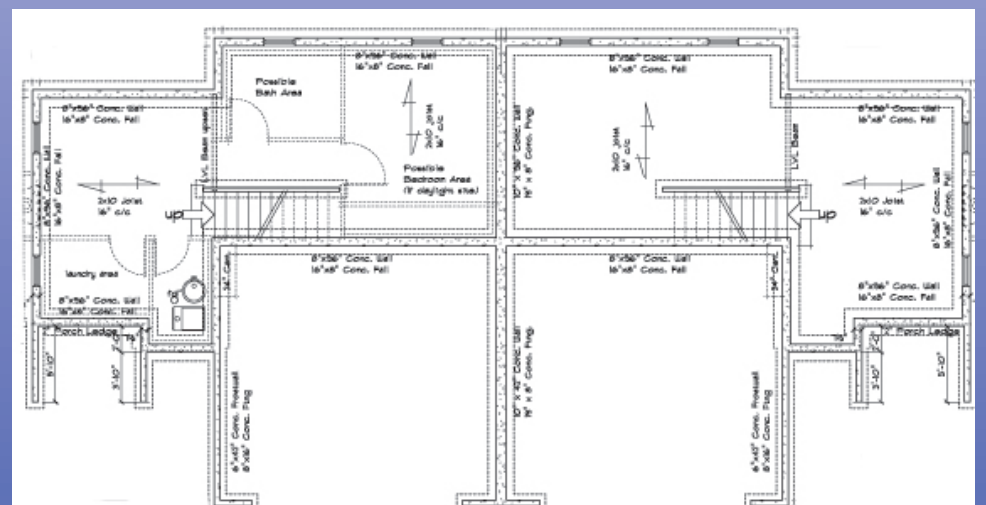

Platinum Custom Homes

6901-6903 Kalamazoo

MAIN LEVEL FLOOR PLAN

Duplex Plan A 1260

MAIN LEVEL 622 SQ. FT.

UPPER LEVEL 638 SQ. FT.

LOWER LEVEL 485 SQ. FT.

TOTAL SQ. FT. 1,745 SQ. FT.

UPPER LEVEL FLOOR PLAN

LOWER LEVEL FLOOR PLAN

Bob Meringa

616.437.0538

www.platinumcustomhomes.net

Tim Raredon

616.291.3739