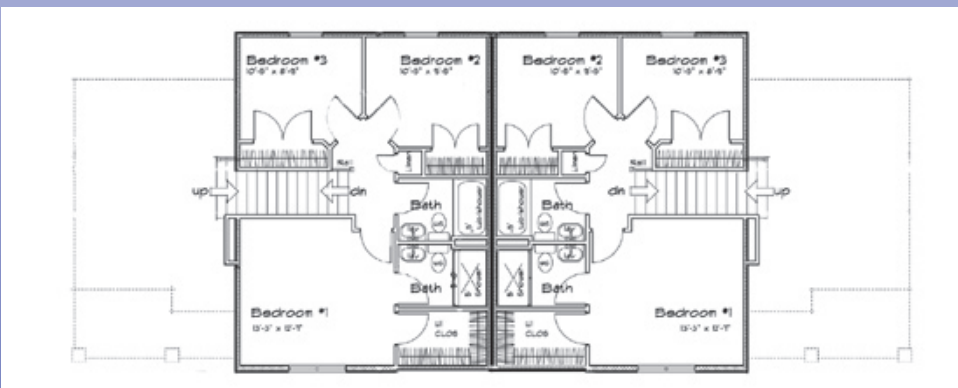

UPPER LEVEL FLOOR PLAN